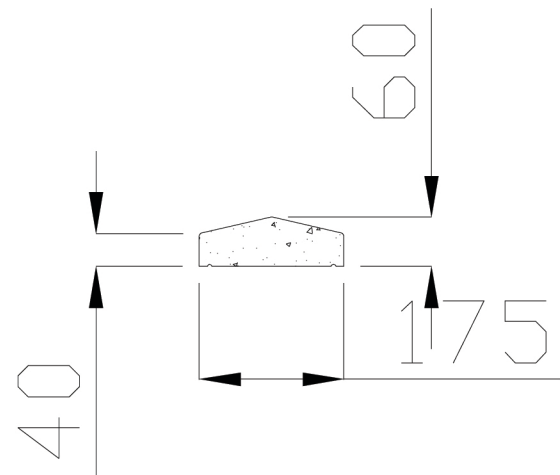

Wall Caps are available in 7' wide, 9" wide and 12' wide sizes.

## Saddle-back Wall Cap

Section

## Radius Edge Wall Cap

Section

All Wall Caps are supplied in 915mm (3') lengths.

Type	Wall Caps
Size	7" wide, 9" wide, 12" wide
Length	915mm / 3'

McGrath Precast Concrete Ltd.	
Web: <a href="http://www.mcgrathquarries.ie">www.mcgrathquarries.ie</a>	
Email: <a href="mailto:info@mcgrathquarries.ie">info@mcgrathquarries.ie</a>	
O'Callaghans Mills, Co. Clare.	Herbertstown, Co. Limerick.
Tel: 065 6835125	Tel: 061 385211
Fax: 065 6835489	