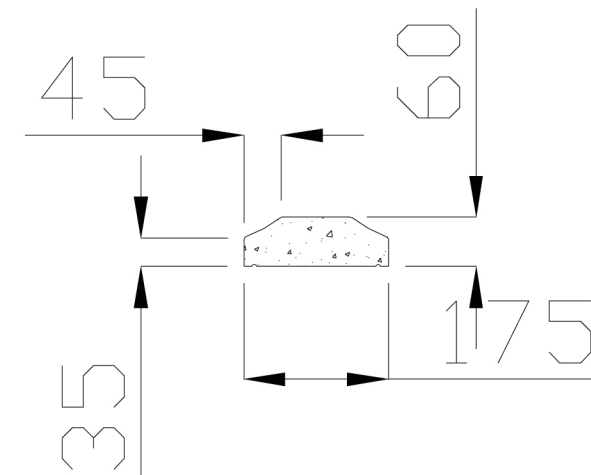

Wall Caps are available in 7' wide, 9" wide and 12' wide sizes.

## Saddle-back Wall Cap

Section

## Radius Edge Wall Cap

Section

All Wall Caps are supplied in 915mm (3') lengths.

Type	Wall Caps
Size	7" wide, 9" wide, 12" wide
Length	915mm / 3'

McGrath Precast Concrete Ltd.	
Web: <a href="http://www.mcgrathquarries.ie">www.mcgrathquarries.ie</a>	
Email: <a href="mailto:info@mcgrathquarries.ie">info@mcgrathquarries.ie</a>	
O'Callaghans Mills, Co. Clare.	Herbertstown, Co. Limerick.
Tel: 065 6835125	Tel: 061 385211
Fax: 065 6835489	